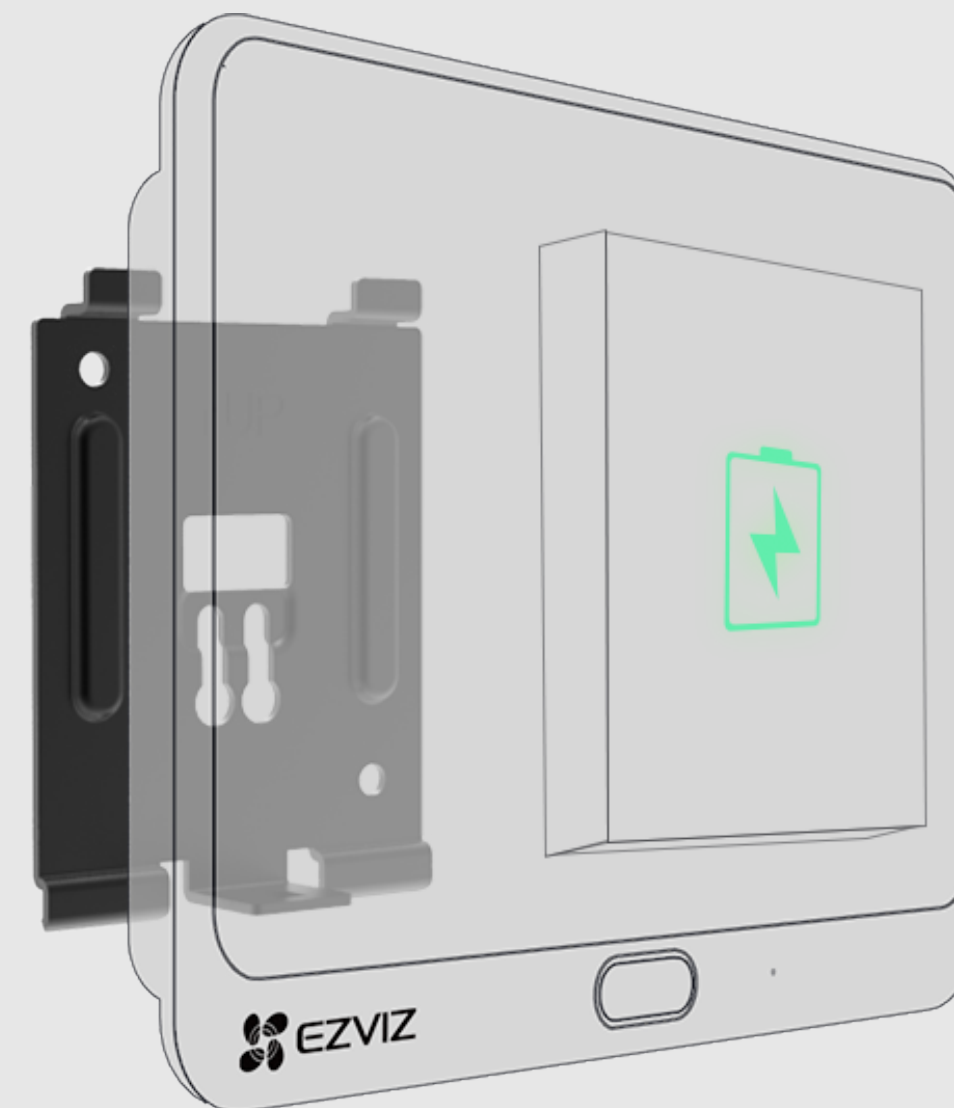

Equipped with a 4.3-inch color screen for the interior side of your front door, the DP1C Door Viewer shows you who's out there.

Instant alerts for 24/7 protection.

Featuring smart motion detection, the exterior camera captures images and sends real-time alerts to you when a visitor is at the door.

Brilliant vision, day and night.

See more and see clearer with its 104° wide-angle lens. Rendering sharp night vision of objects up to 3 meters away, the DP1C ensures your peace of mind all day and all night. It is also smart enough to automatically shift between day and night modes.

104°

Sturdy and secure zinc alloy body.

Made of zinc alloy, the device fits seamlessly onto your door. The exterior camera is tamper-proof and privacy-guaranteed, making it impossible for bad actors to peep into your house through the camera.

Long-lasting protection.

Equipped with a built-in 4600 mAh rechargeable lithium battery, the DP1C delivers long battery life with minimal power consumption.

We protect your data and privacy.

Protecting your data and privacy is our highest priority. Data transmission between the device and the EZVIZ Cloud is encrypted from end to end. Only you have the keys to decrypt your data.