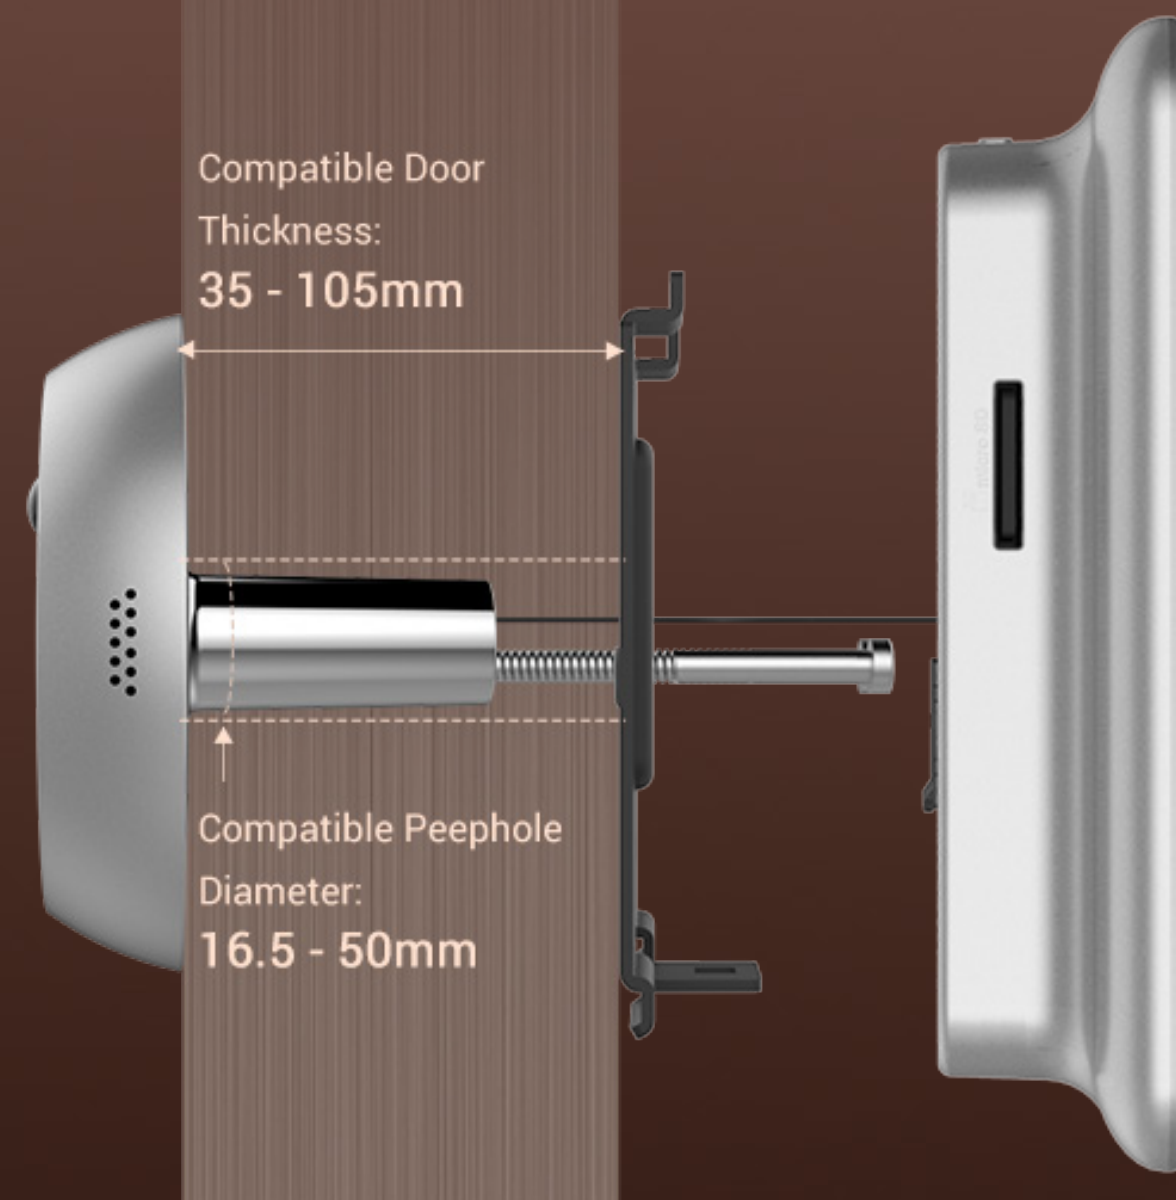

Equipped with a 4.3-inch color screen for the interior side of your front door, the DP1C Door Viewer shows you who's out there.

Instant alerts for 24/7 protection.

Featuring smart motion detection, the exterior camera captures images and sends real-time alerts to you when a visitor is at the door.

Brilliant vision, day and night.

See more and see clearer with its 104° wide-angle lens. Rendering sharp night vision of objects up to 3 meters away, the DP1C ensures your peace of mind all day and all night. It is also smart enough to automatically shift between day and night modes.

104°

Sturdy and secure zinc alloy body.

Made of zinc alloy, the device fits seamlessly onto your door. The exterior camera is tamper-proof and privacy-guaranteed, making it impossible for bad actors to peep into your house through the camera.

AES 128-bit
encryption

TLS encryption
protocol

Multiple
authentication steps

Specifications CS-DP1C-A0-4A1WPFBSR

Installation

Compatible Peephole Diameter	16.5 ~ 50 mm (0.65 ~ 1.97 inch)
Compatible Door Thickness	35 ~ 105 mm (1.38 ~ 4.13 inch)