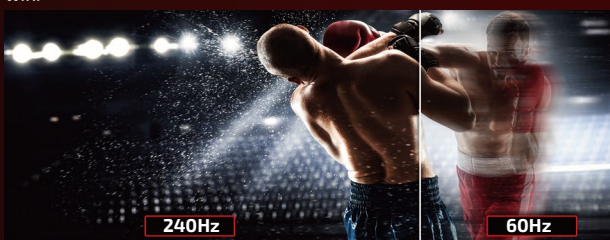

CURVED MONITOR

HDMI
HIGH SPEED WITH ETHERNET CHANNEL

www.aoc.com

vision at Heart

Features

FreeSync Premium delivers ultra-smooth tear-free gaming

Screen tearing and stuttering doesn't only harm gaming performance, it also destroys immersion. AMD FreeSync Premium addresses this by keeping your monitor's refresh rate synced with your processor's. This technology works best on 120Hz and above refresh rates on higher resolution screens, while also supporting low framerate compensation features.

The e-sports professional standard for gaming

With a 240Hz refresh rate and 0.5ms response time, your display will be equipped to perform at the pro gaming standard. Enjoy an ultra-smooth experience with no visible screen blur to ensure you're always prepped to win.

Delivering immersion and eye comfort

Curved design wraps around you putting you at the center of the action and provides an immersive gaming experience.

See more and see it clearer

Break away from the shackles of bezels with AOC's 3-Sided Frameless Design monitors. This virtually frameless monitor has extremely narrow bezel around a stunning screen. When used as part of a multi-monitor setup it offers a near-seamless and elegant transition between screens. Beauty, form, and function. Isn't it time you broke free from your bezels?

Optimize your game settings

Enhances color and sharpness for different game styles. Six modes to select: FPS, Racing, RTS, Gamer1, Gamer2, and Off.

FPS: For playing First-Person Shooter games. Improves black level details when playing in darker settings.