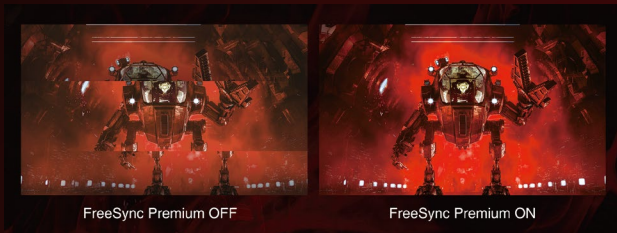

CURVED MONITOR

HDMI
HIGH SPEED WITH ETHERNET CHANNEL

www.aoc.com

vision at Heart

Features

FreeSync Premium delivers ultra-smooth tear-free gaming

Screen tearing and stuttering doesn't only harm gaming performance, it also destroys immersion. AMD FreeSync Premium addresses this by keeping your monitor's refresh rate synced with your processor's. This technology works best on 120Hz and above refresh rates on higher resolution screens, while also supporting low framerate compensation features.

Delivering immersion and eye comfort

Curved design wraps around you putting you at the center of the action and provides an immersive gaming experience.

See more and see it clearer

Break away from the shackles of bezels with AOC's 3-Sided Frameless Design monitors. This virtually frameless monitor has extremely narrow bezel around a stunning screen. When used as part of a multi-monitor setup it offers a near-seamless and elegant transition between screens. Beauty, form, and function. Isn't it time you broke free from your bezels?